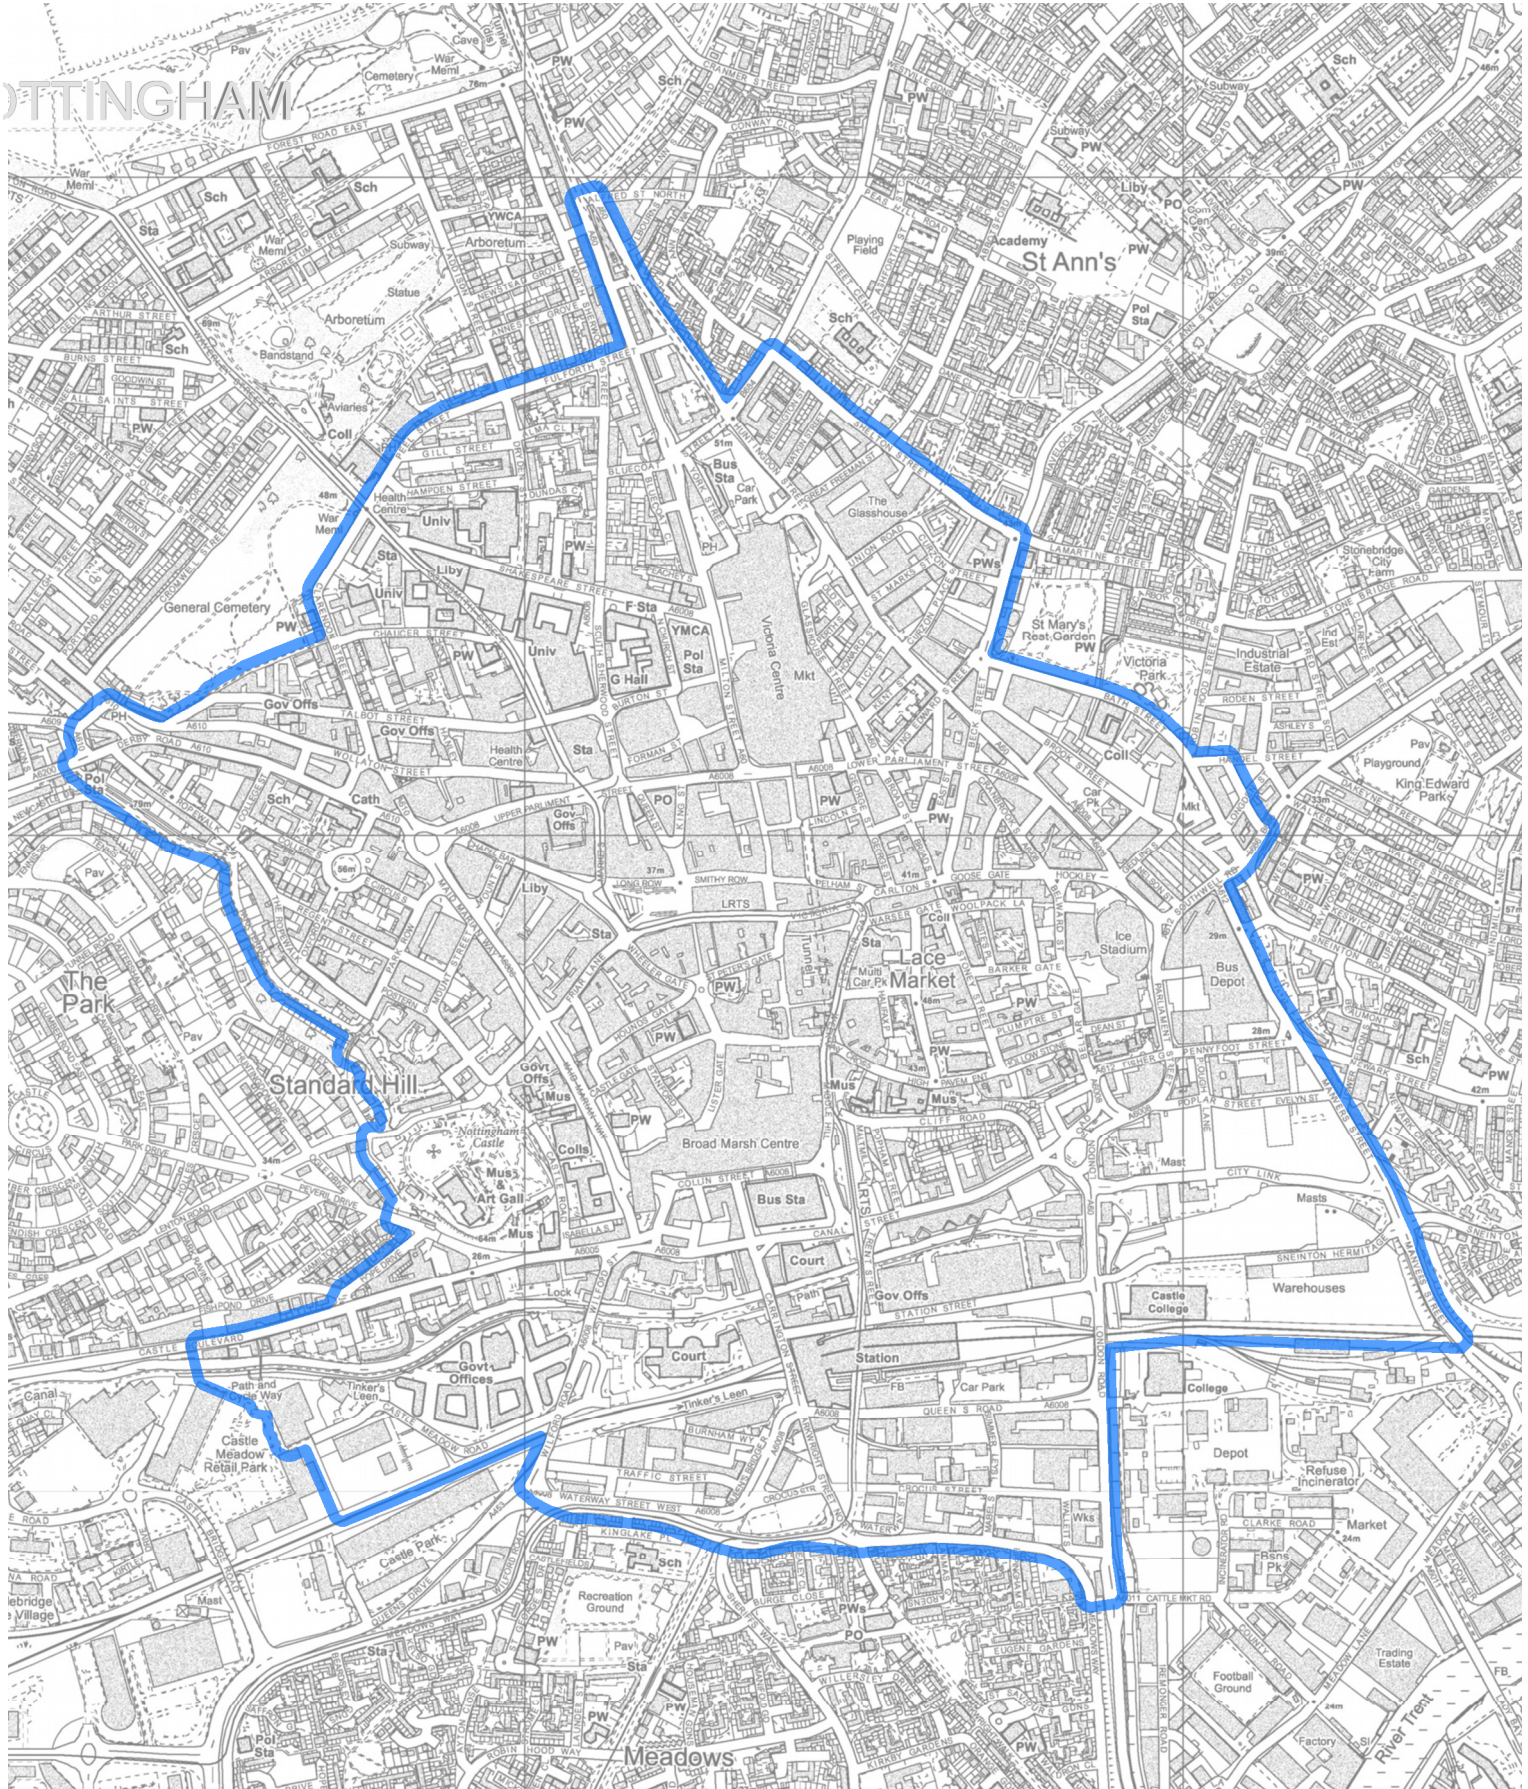

# Management of Nottingham City Centre Public Spaces Protection Order 2019

© Crown copyright and database right 2019. Ordnance Survey Licence number 100019317.

0 250 500 metres

Management of Nottingham City Centre Public Spaces Protection Order 2019 boundary