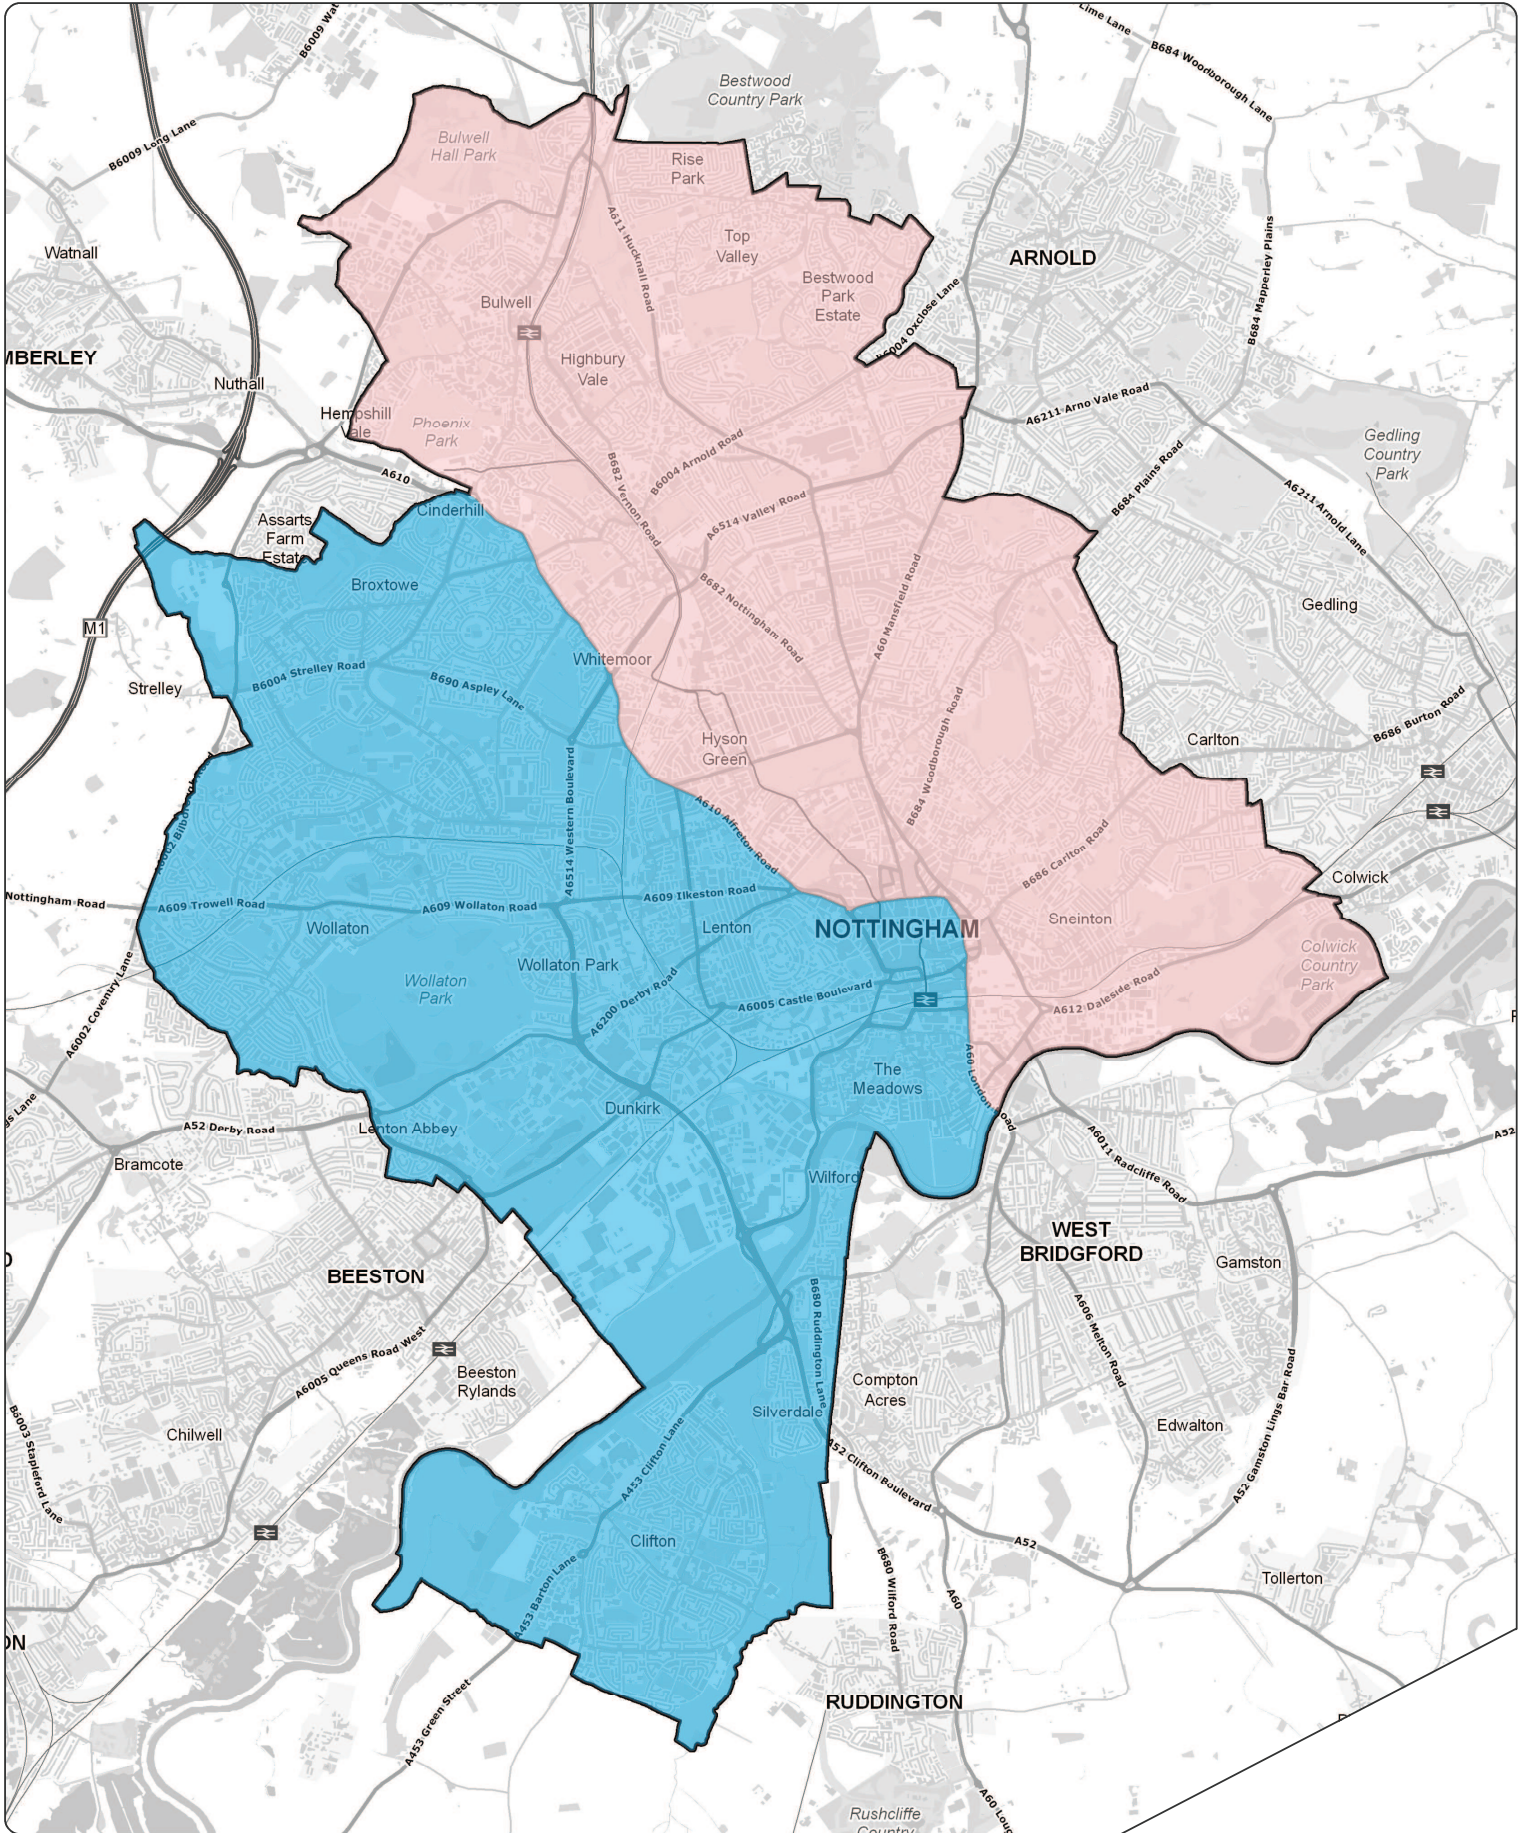

Development Management Area Teams

Key

- North and East Team
- South and West Team
- City Boundary

Area Teams

© Crown copyright and database right 2013. Ordnance Survey Licence number 100019317.
 L:\GIS\Projects\Cartography\00598-Development management area teams\Data\Development_management_area_teams.mxd AP GIS 28/06/2013

0 437.5 Meters 875 1,750